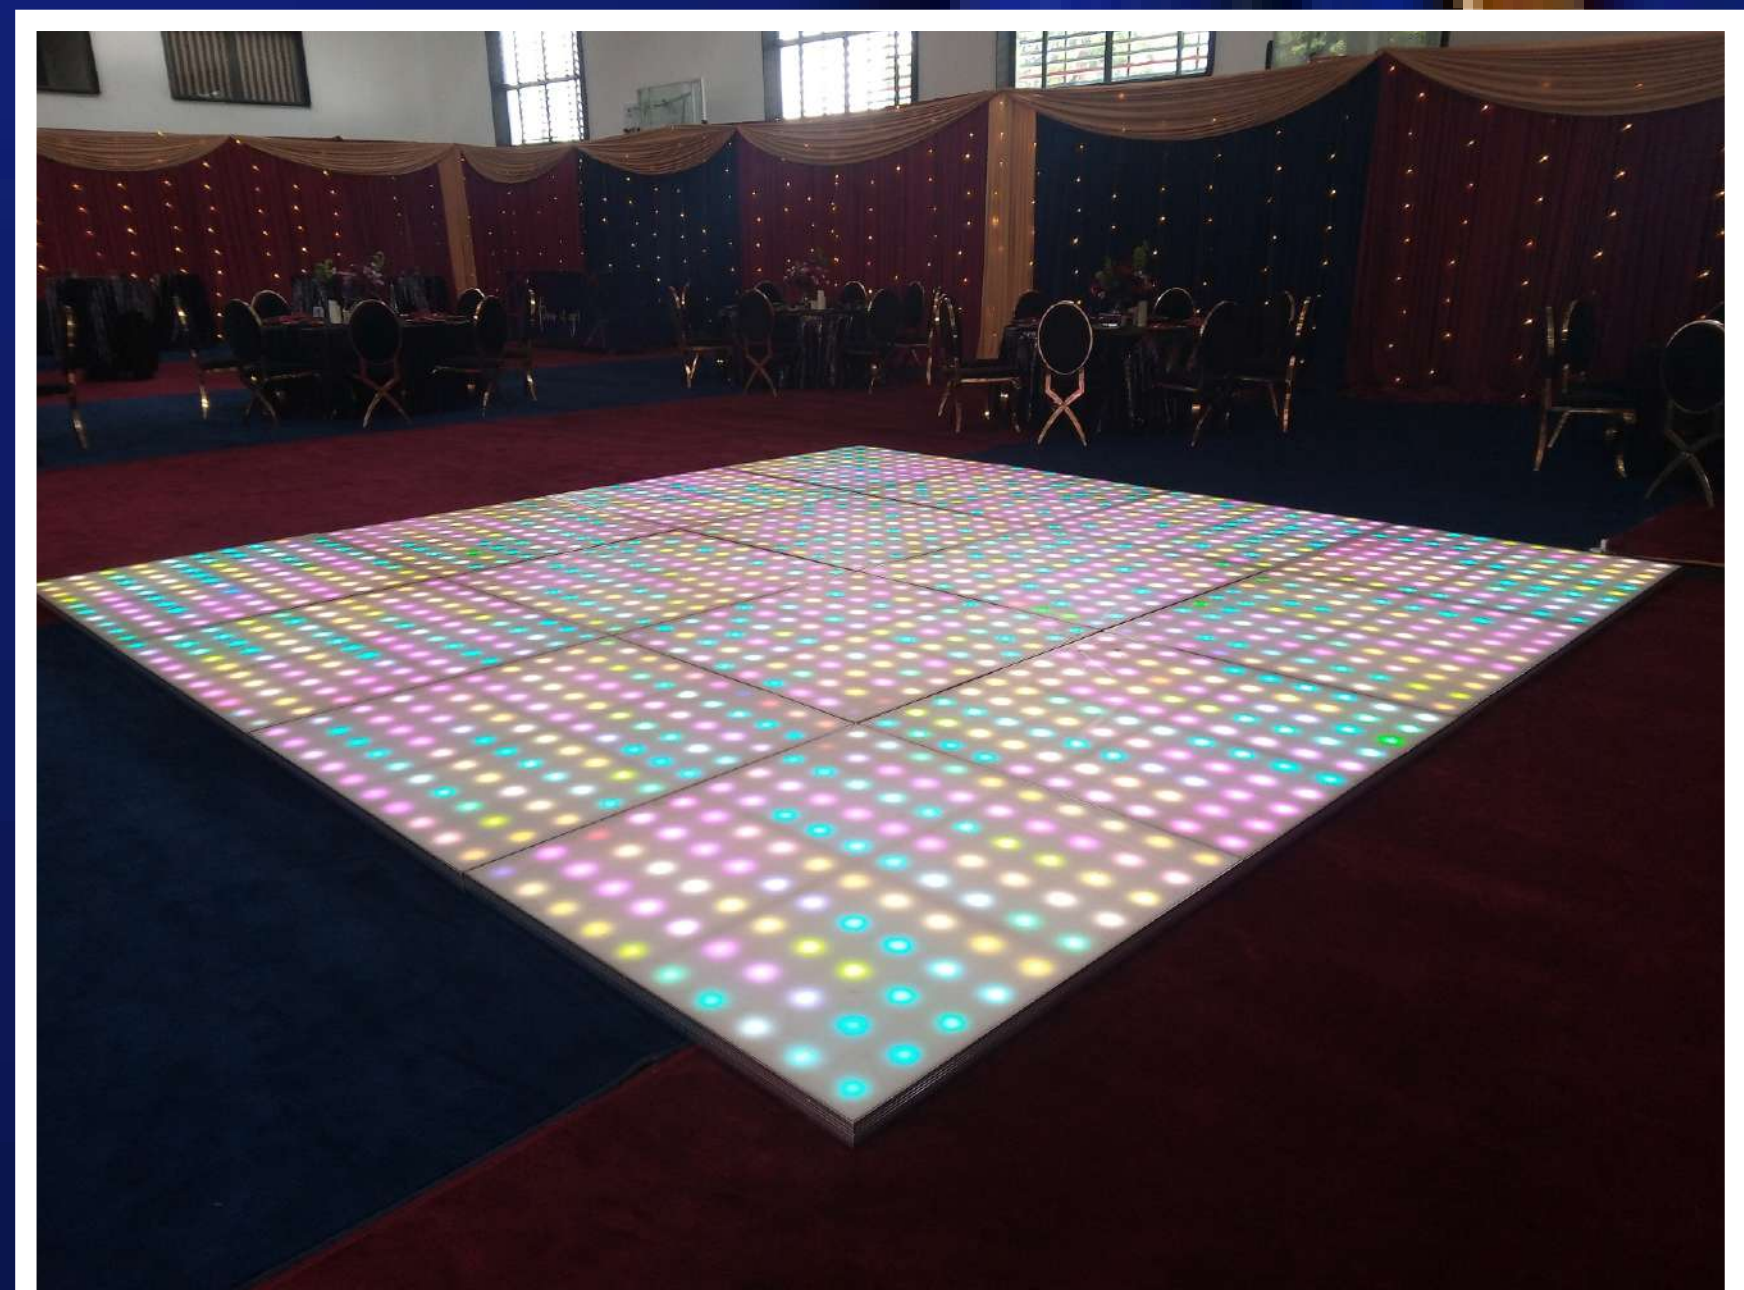

Wide rectangular table dressed measuring 3ft by 8 ft ,best for charger plates, cutlery set and flowers center pieces ksh 1500, note that the above prices are not inclusive of charger plates, centerpieces and cutleries available in various colors of tables clothes

0710273465

ALONG WAIYAKI WAY,
WESTLANDS,NAIROBI

<https://www.eventsandpartyrentals.co.ke>
info@kidsparties.co.ke

Decorated Cake Table Each sh 1000 cake table, available in various colors, note the above price is not inclusive of the balloons backdrop

Normal size rectangular table measurements is 6 ft by 2 ft ksh 600 it takes 8 adults chairs.

Kids dressed table ksh 600 it has a capacity of hosting 10 kids chairs

Food Table/ Serving Table 6Ft By 2 Ft ksh 600

<https://www.eventsandpartyrentals.co.ke>
info@kidsparties.co.ke

**One Person Lounge Chair Ksh 4500,
Side Stool Each Ksh 2000**

**Throne Chair Each
Ksh 4000**

**Led Dance Floor Ksh 6000
Per Panel Of 1 By 1 M**