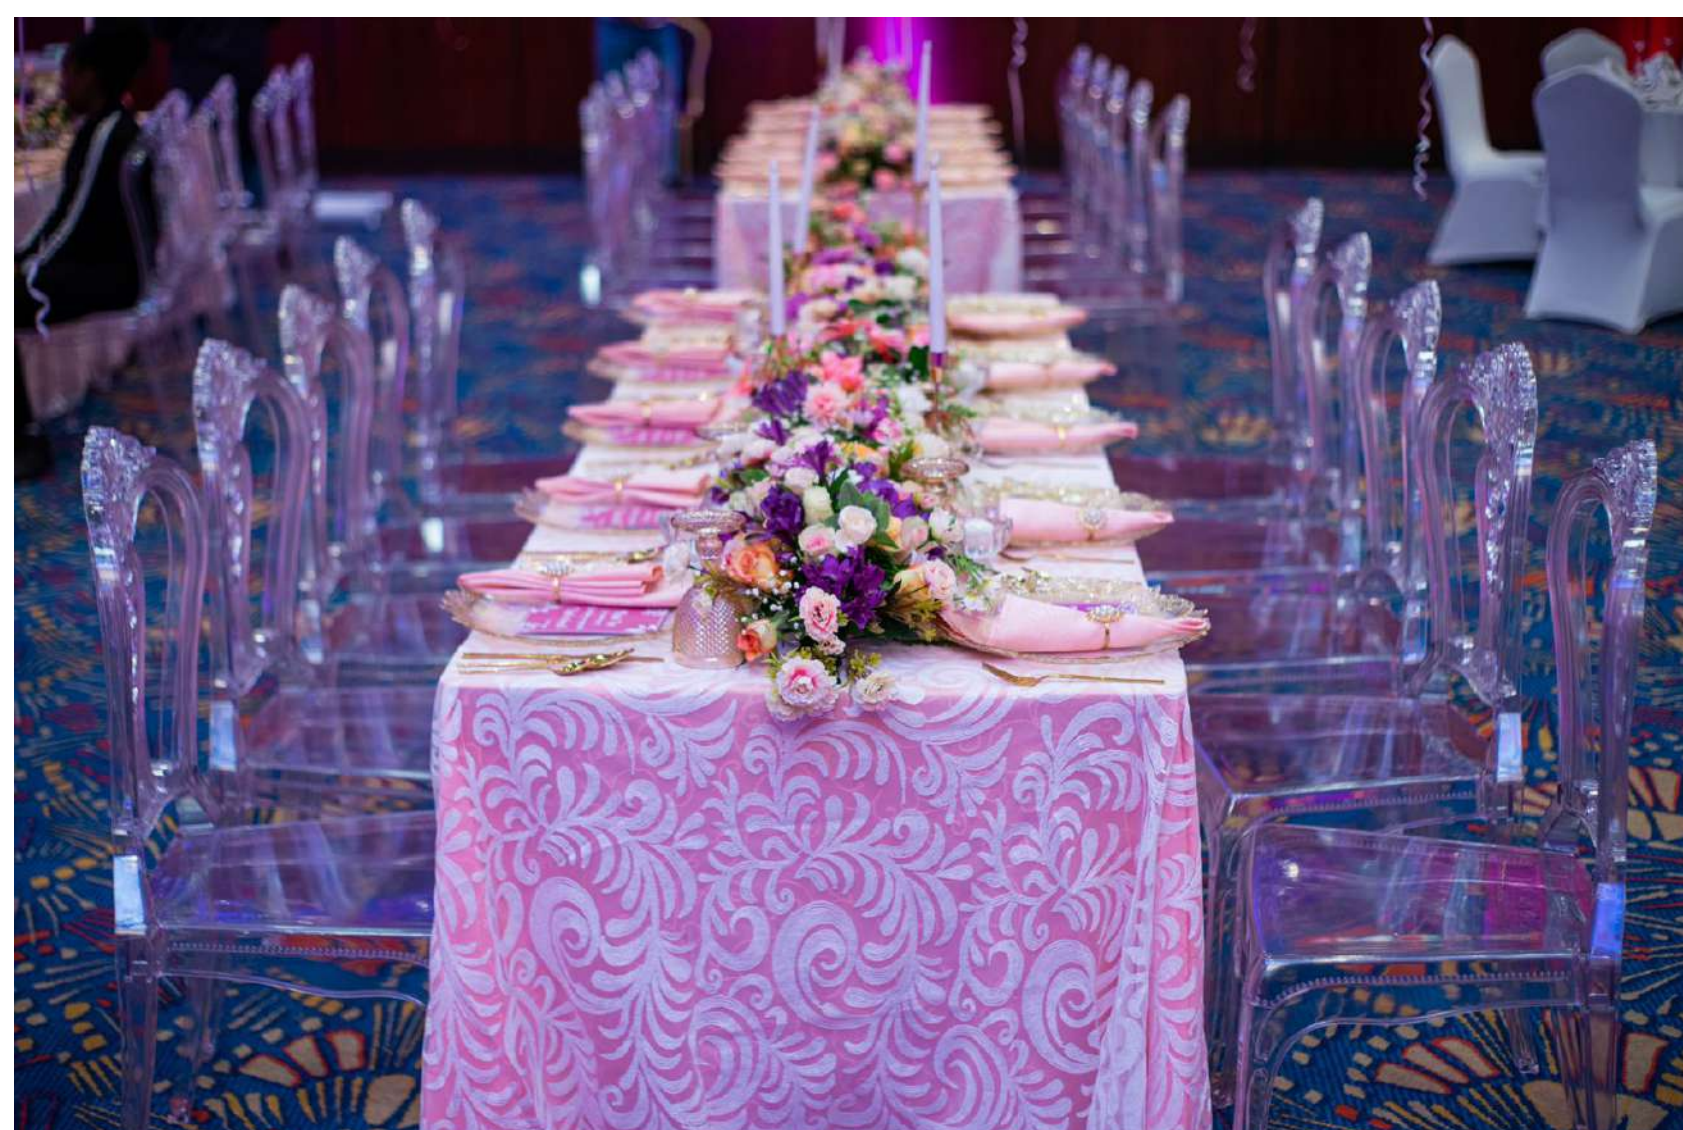

<https://www.eventsandpartyrentals.co.ke>
info@kidsparties.co.ke

African Themed Dressed Chairs Ksh 130

Round dressed table it has a capacity of hosting 10 chairs available in various colors of tables clothes ksh 800

Wide rectangular table dressed measuring 3ft by 8 ft ,best for charger plates, cutlery set and flowers center pieces ksh 1500, note that the above prices are not inclusive of charger plates, centerpieces and cutleries available in various colors of tables clothes

Normal size rectangular table measurements is 6 ft by 2 ft ksh 600 it takes 8 adults chairs.

Kids dressed table ksh 600 it has a capacity of hosting 10 kids chairs

Food Table/ Serving Table 6Ft By 2 Ft ksh 600