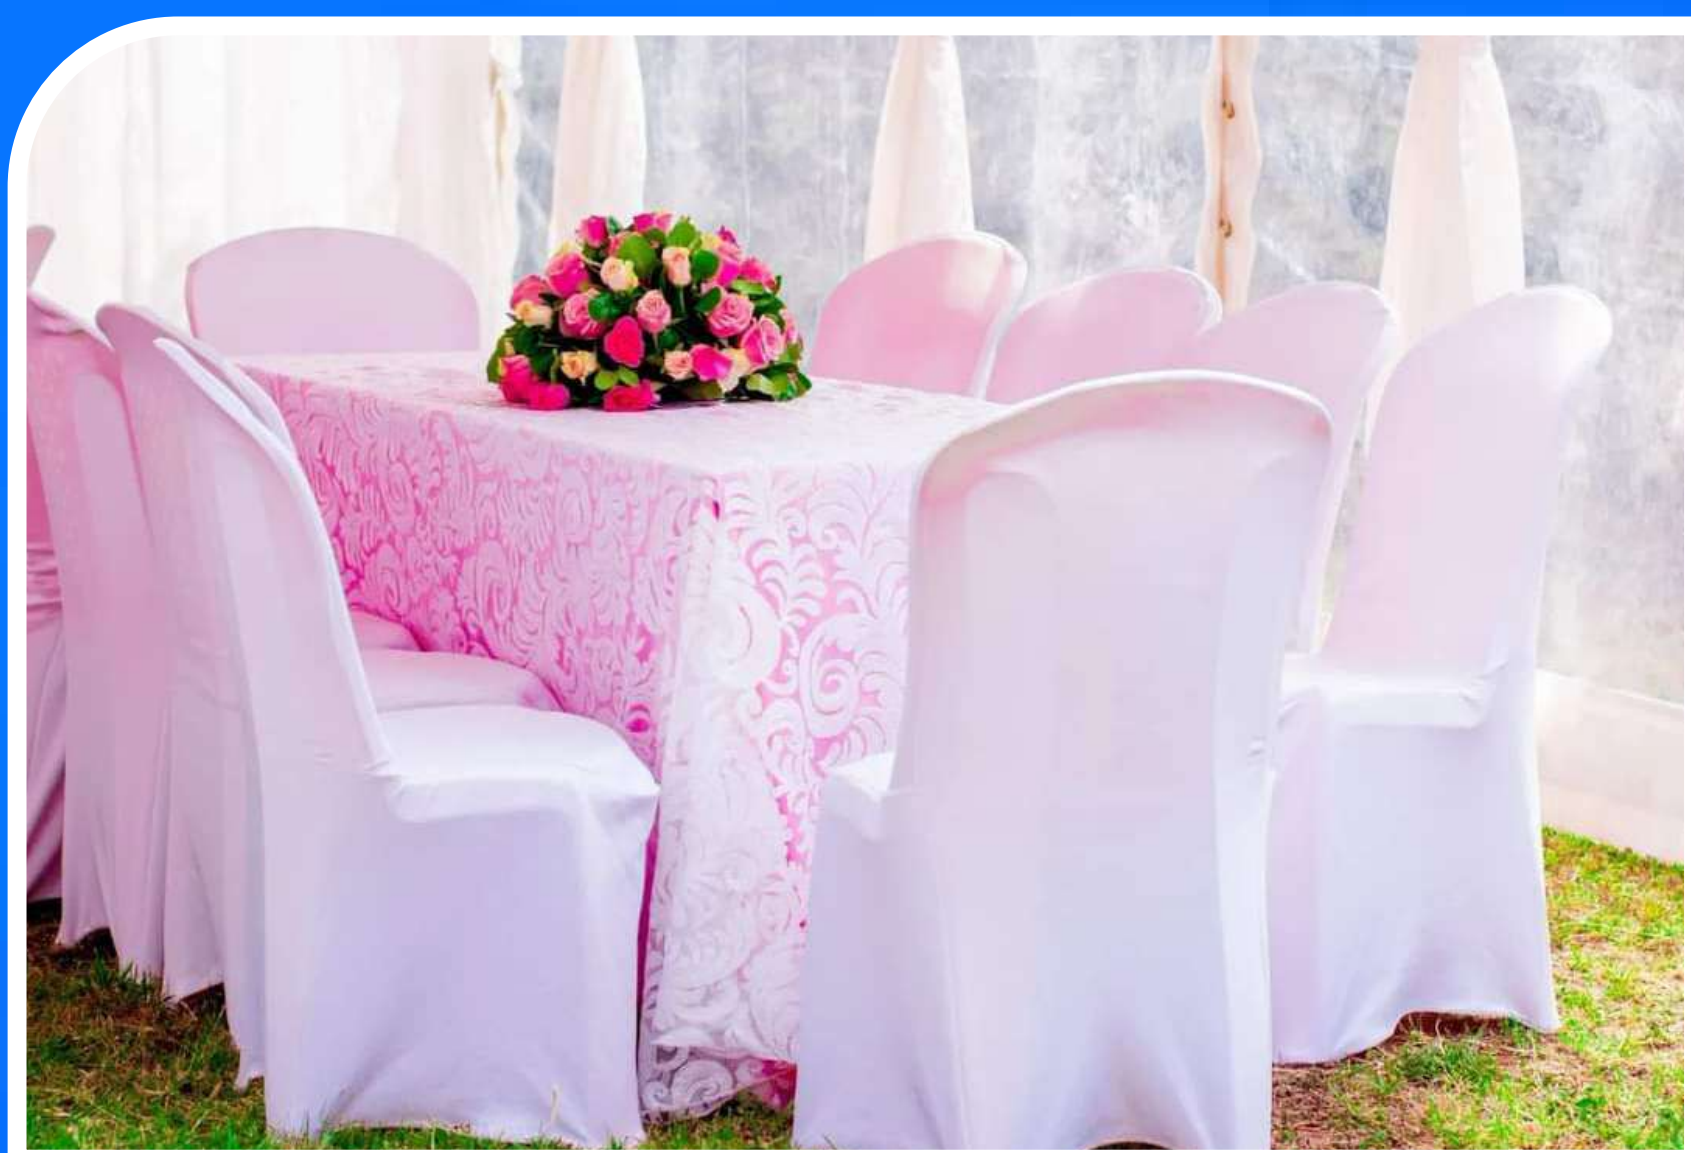

Plain plastic chair without dressing

ksh 30.

Dressed plastic chairs

ksh 80

0710273465

**ALONG WAIYAKI WAY,
WESTLANDS, NAIROBI**

<https://www.eventsandpartyrentals.co.ke>
info@kidsparties.co.ke