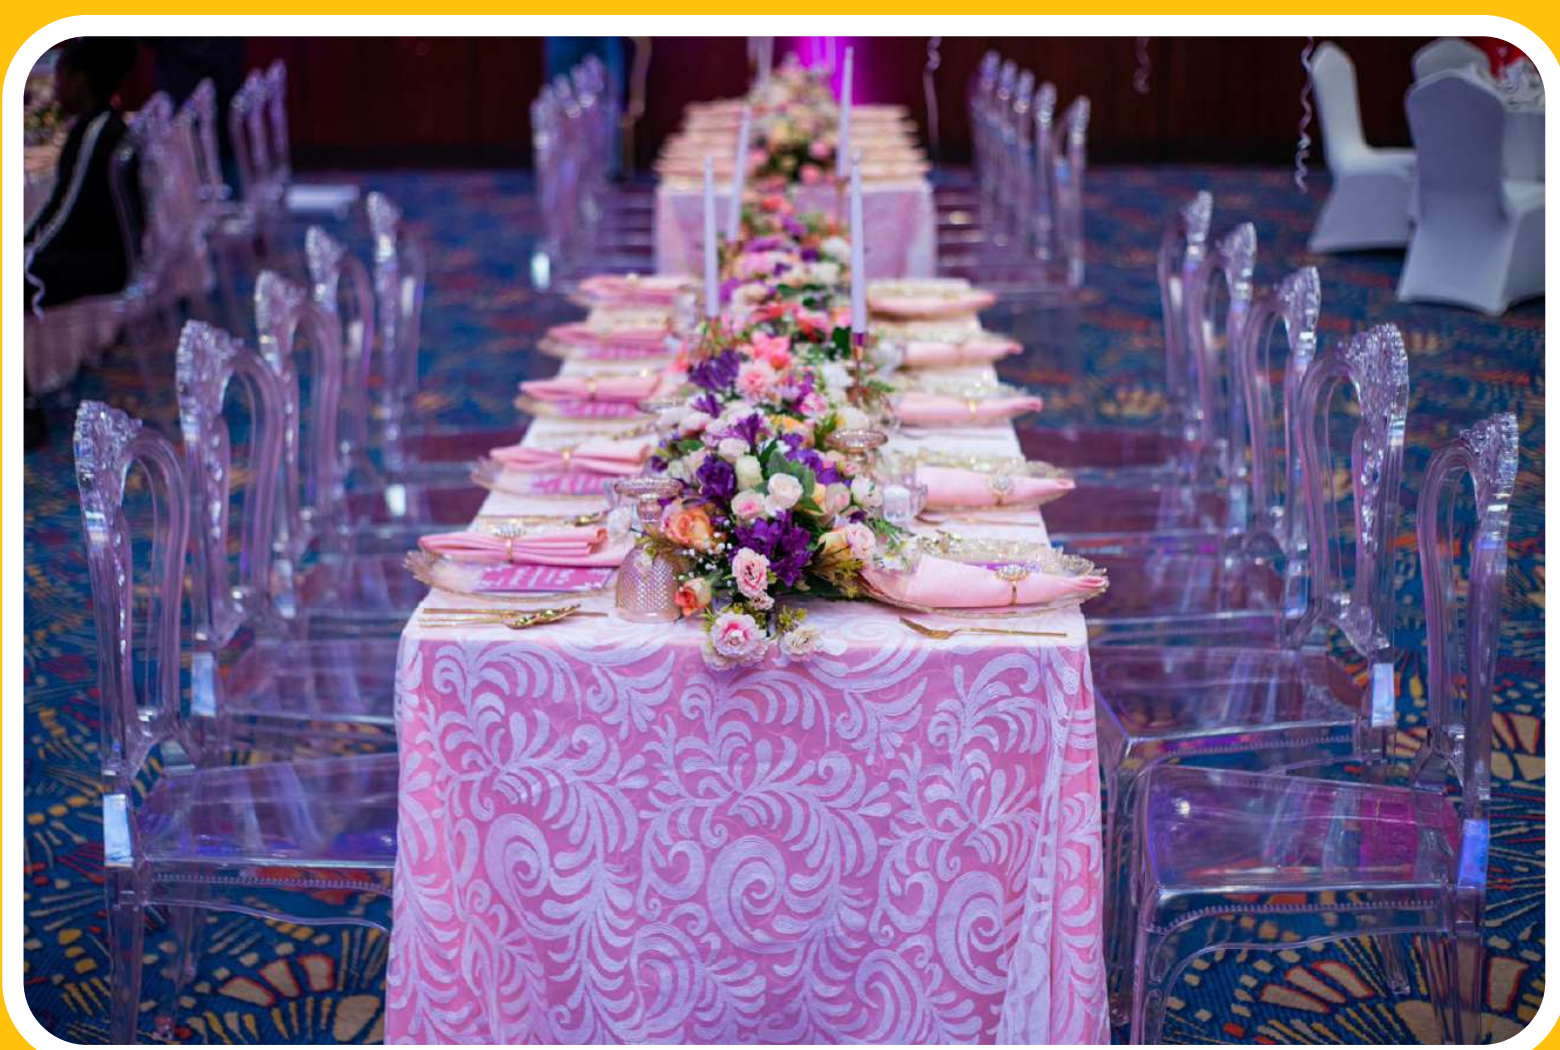

**ghost clear and
gold chairs
ksh 400**