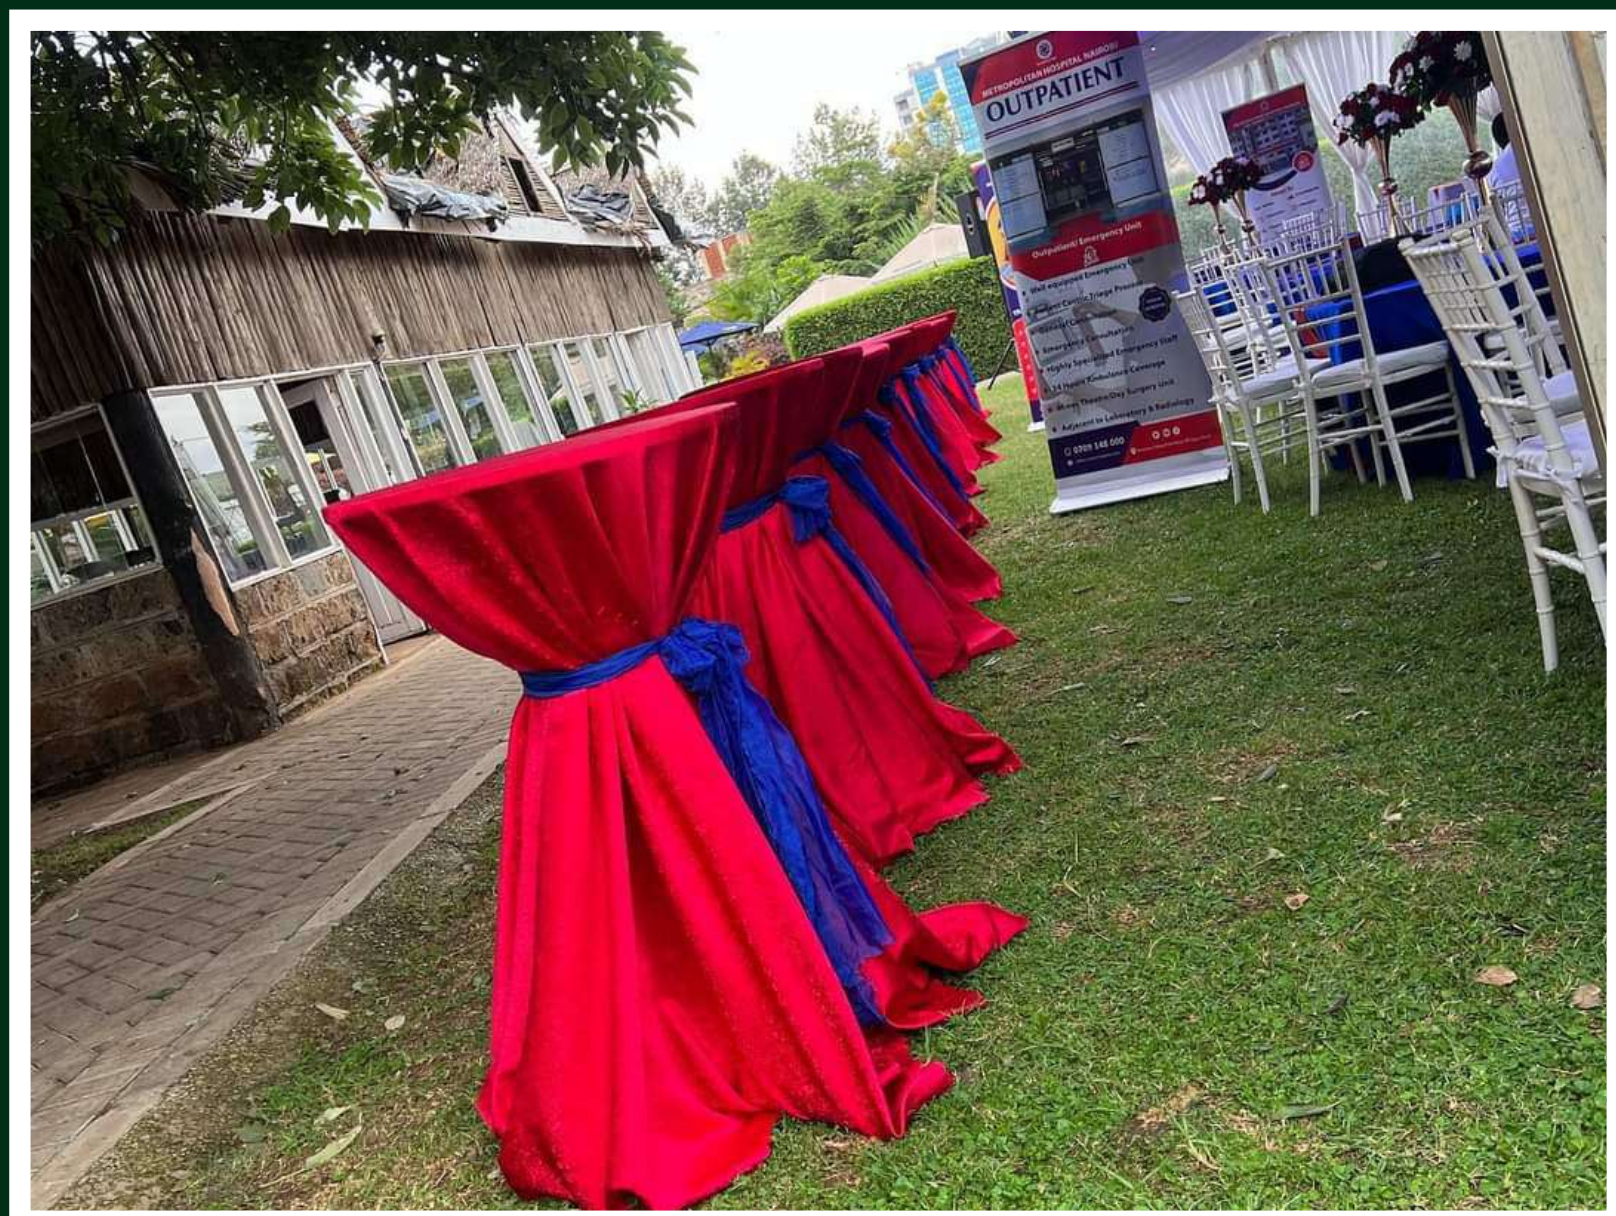

**<https://www.eventsandpartyrentals.co.ke>
info@kidsparties.co.ke**

Chameleon chairs ksh 500 each

French Louis Each Ksh 750

Cocktail stools each ksh 600

Cocktail table each ksh 800

0710273465

ALONG WAIYAKI WAY,
WESTLANDS, NAIROBI

<https://www.eventsandpartyrentals.co.ke>
info@kidsparties.co.ke

Kids Crossback Chairs Each Ksh 200

Chiavari Kids Chairs Each Ksh 200

Kids foldable chairs each ksh 200

0710273465

ALONG WAIYAKI WAY,
WESTLANDS, NAIROBI