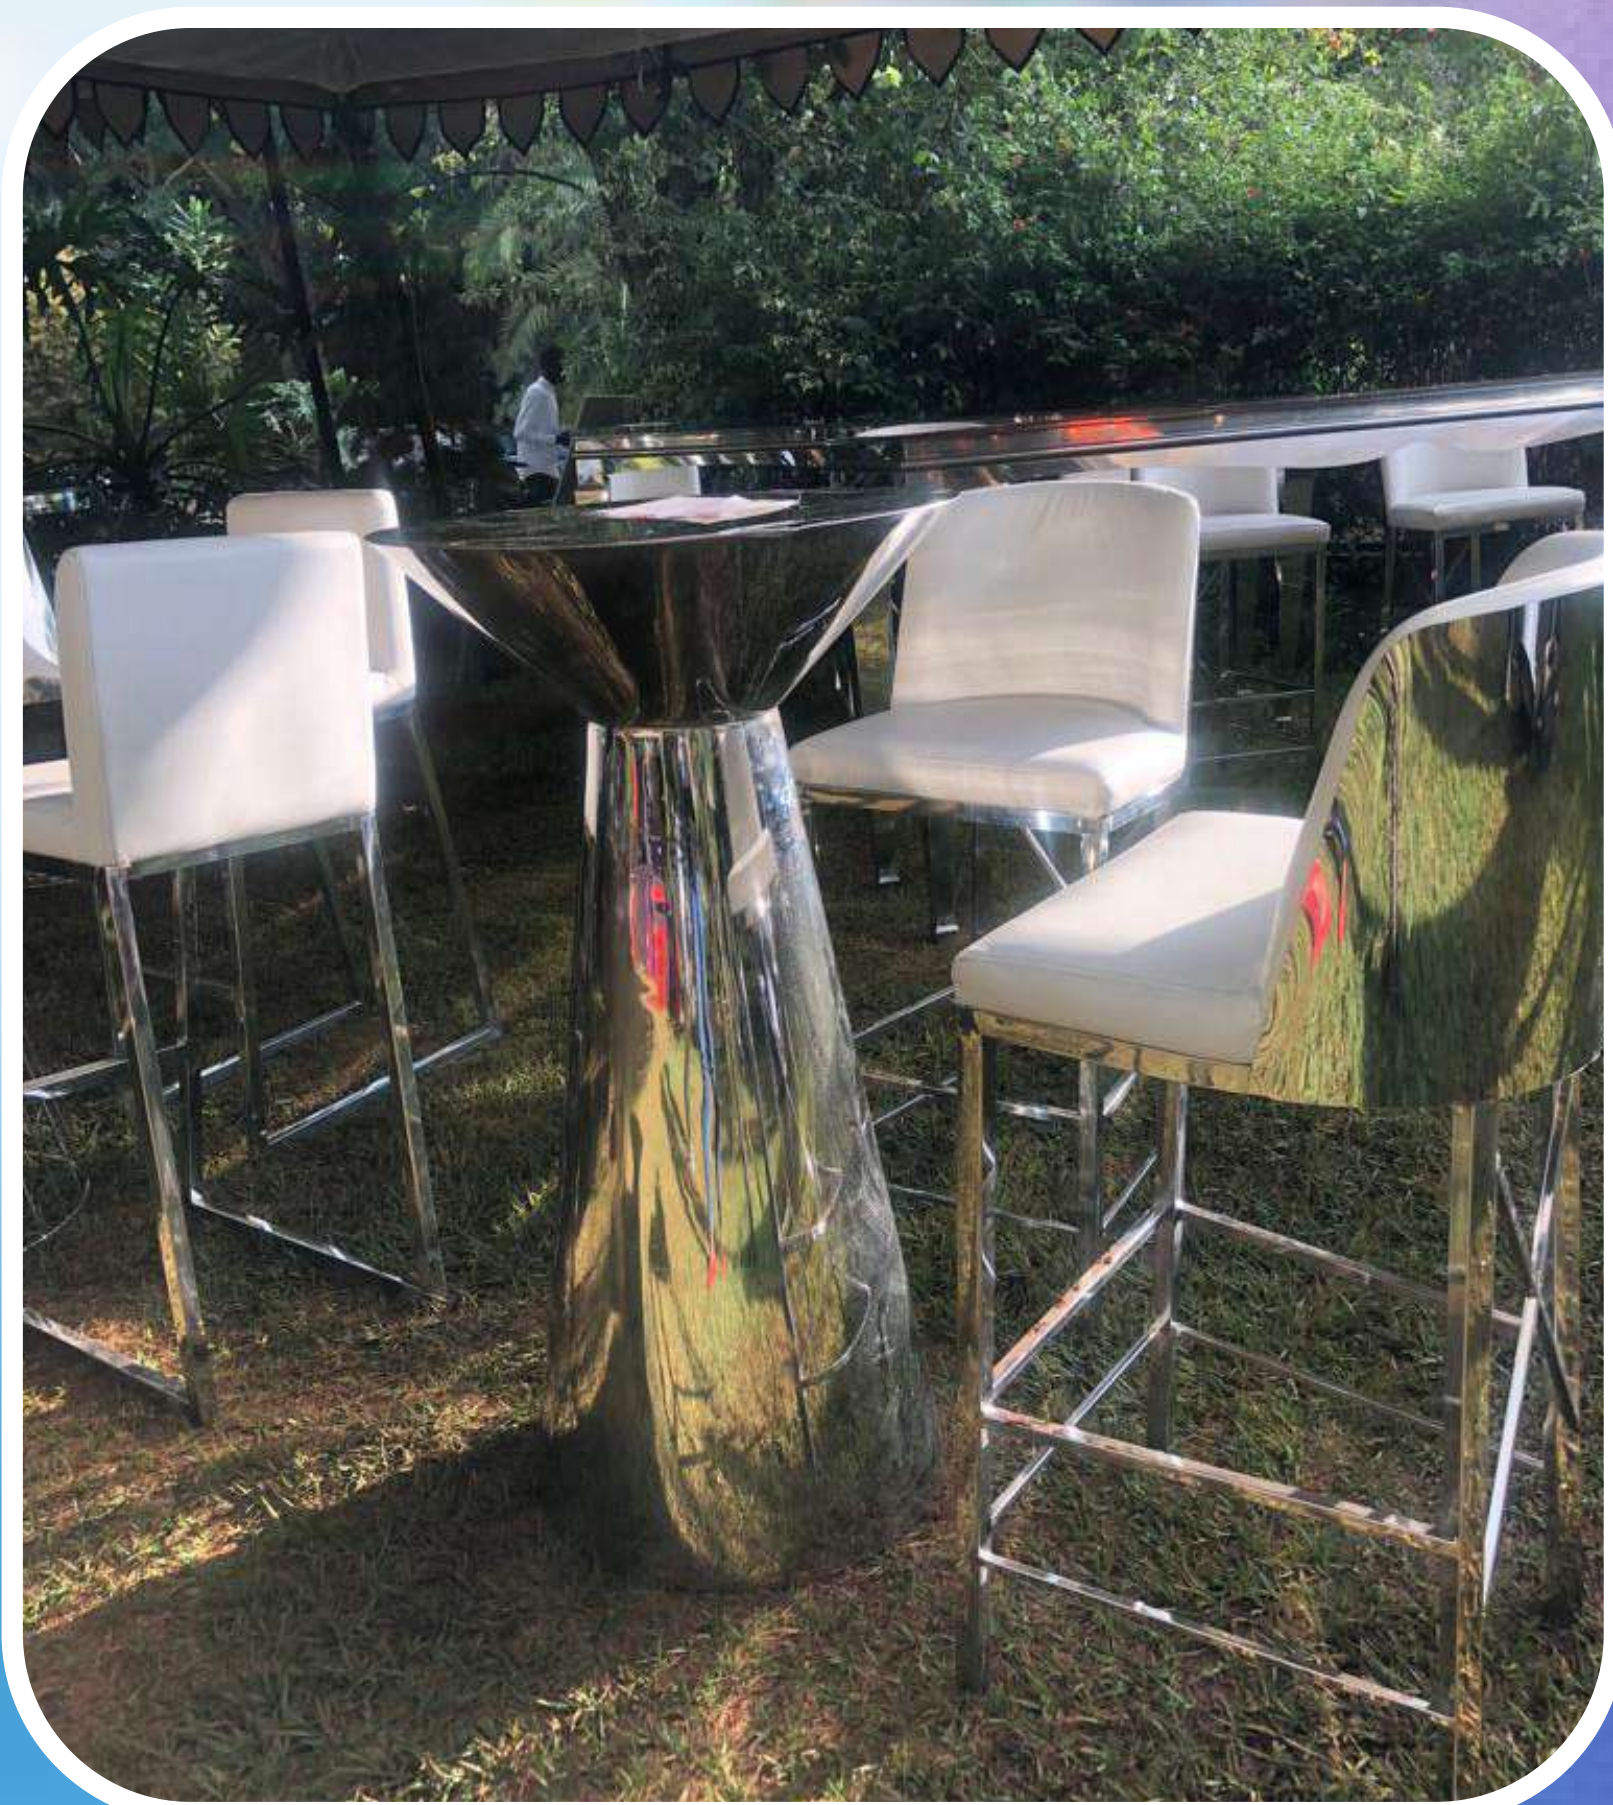

Barstool/ Cocktail Chairs Each 1500 Cocktail Table 2000