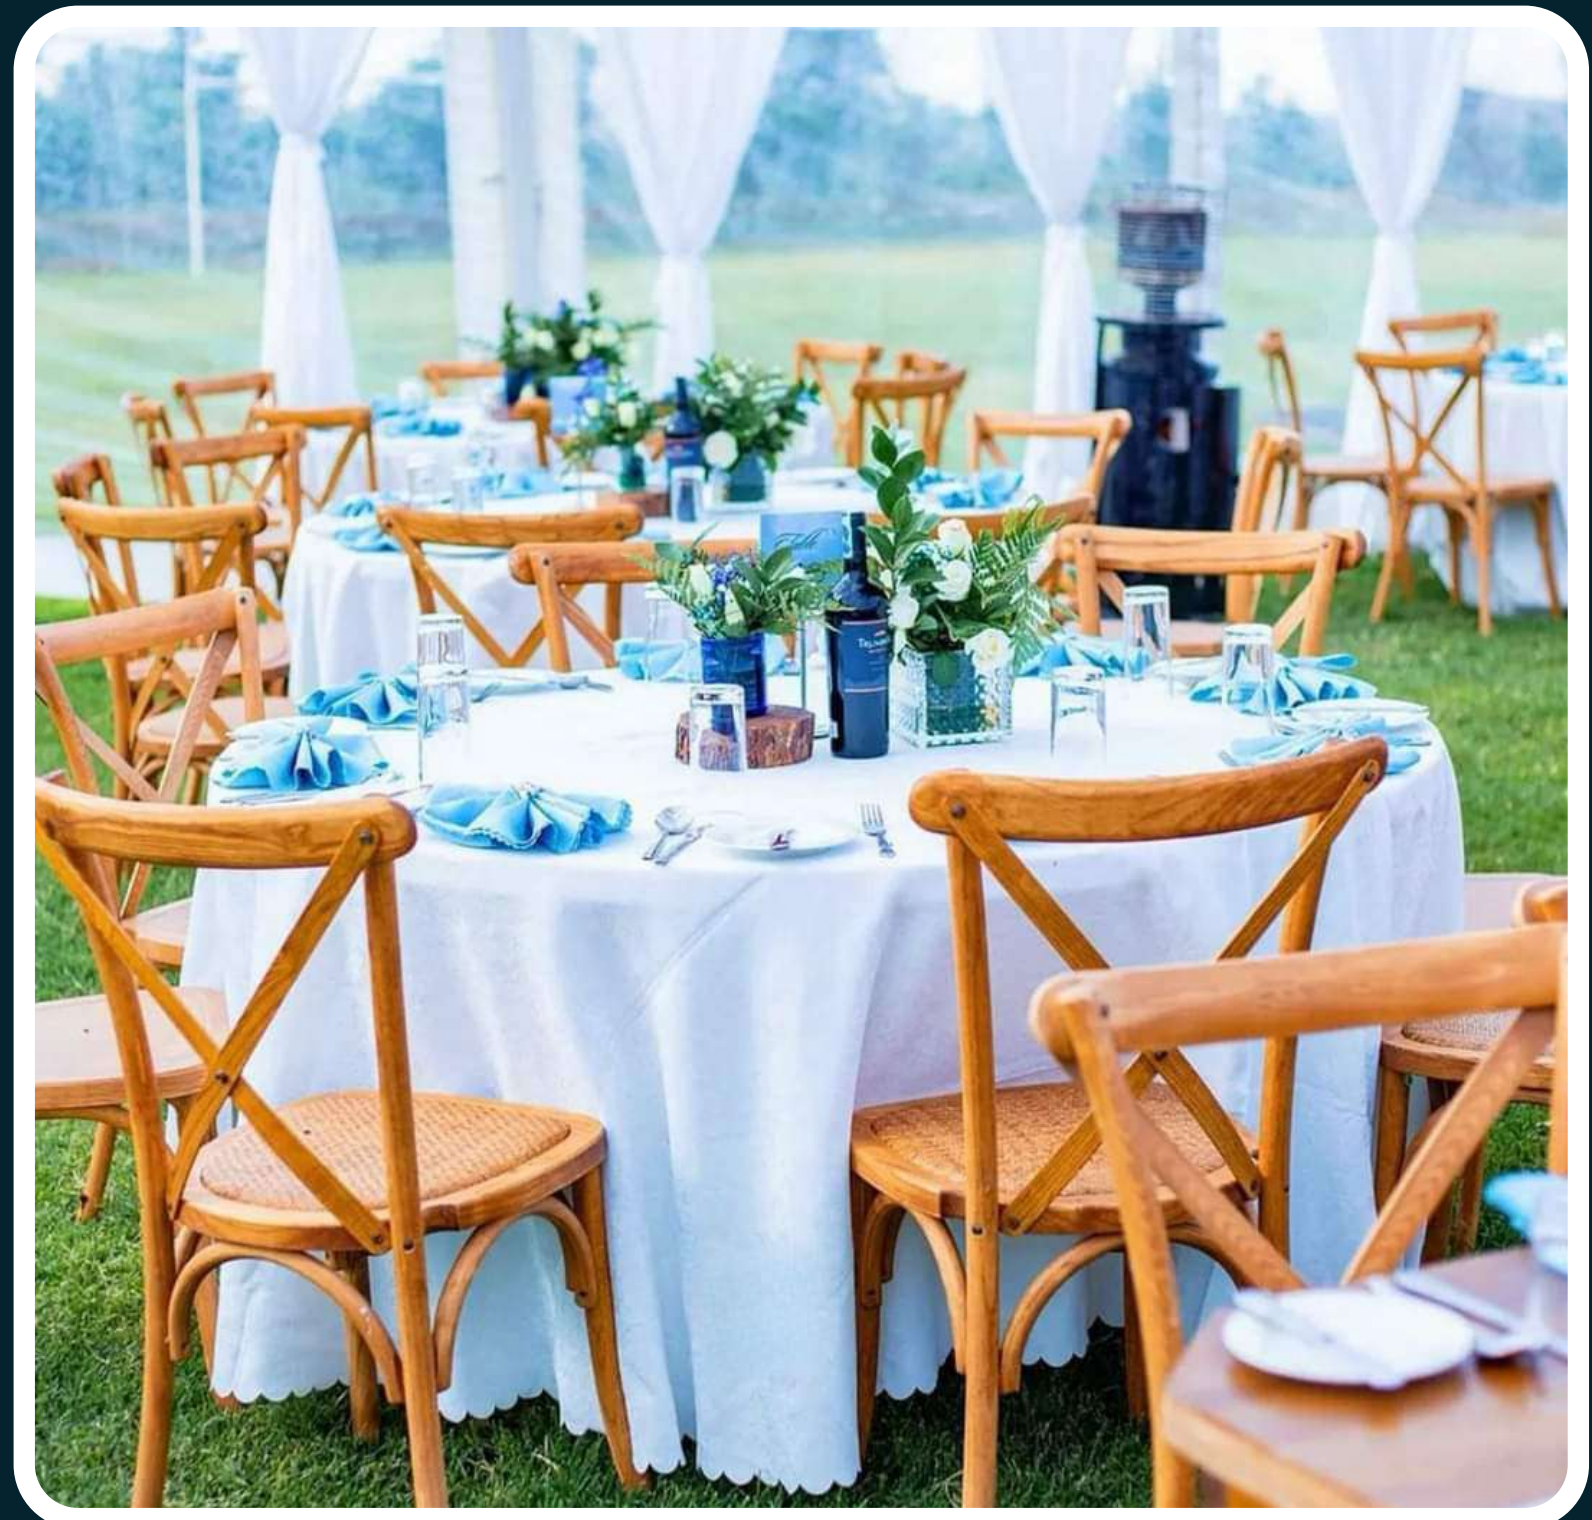

**Rustic chairs each
ksh 450**