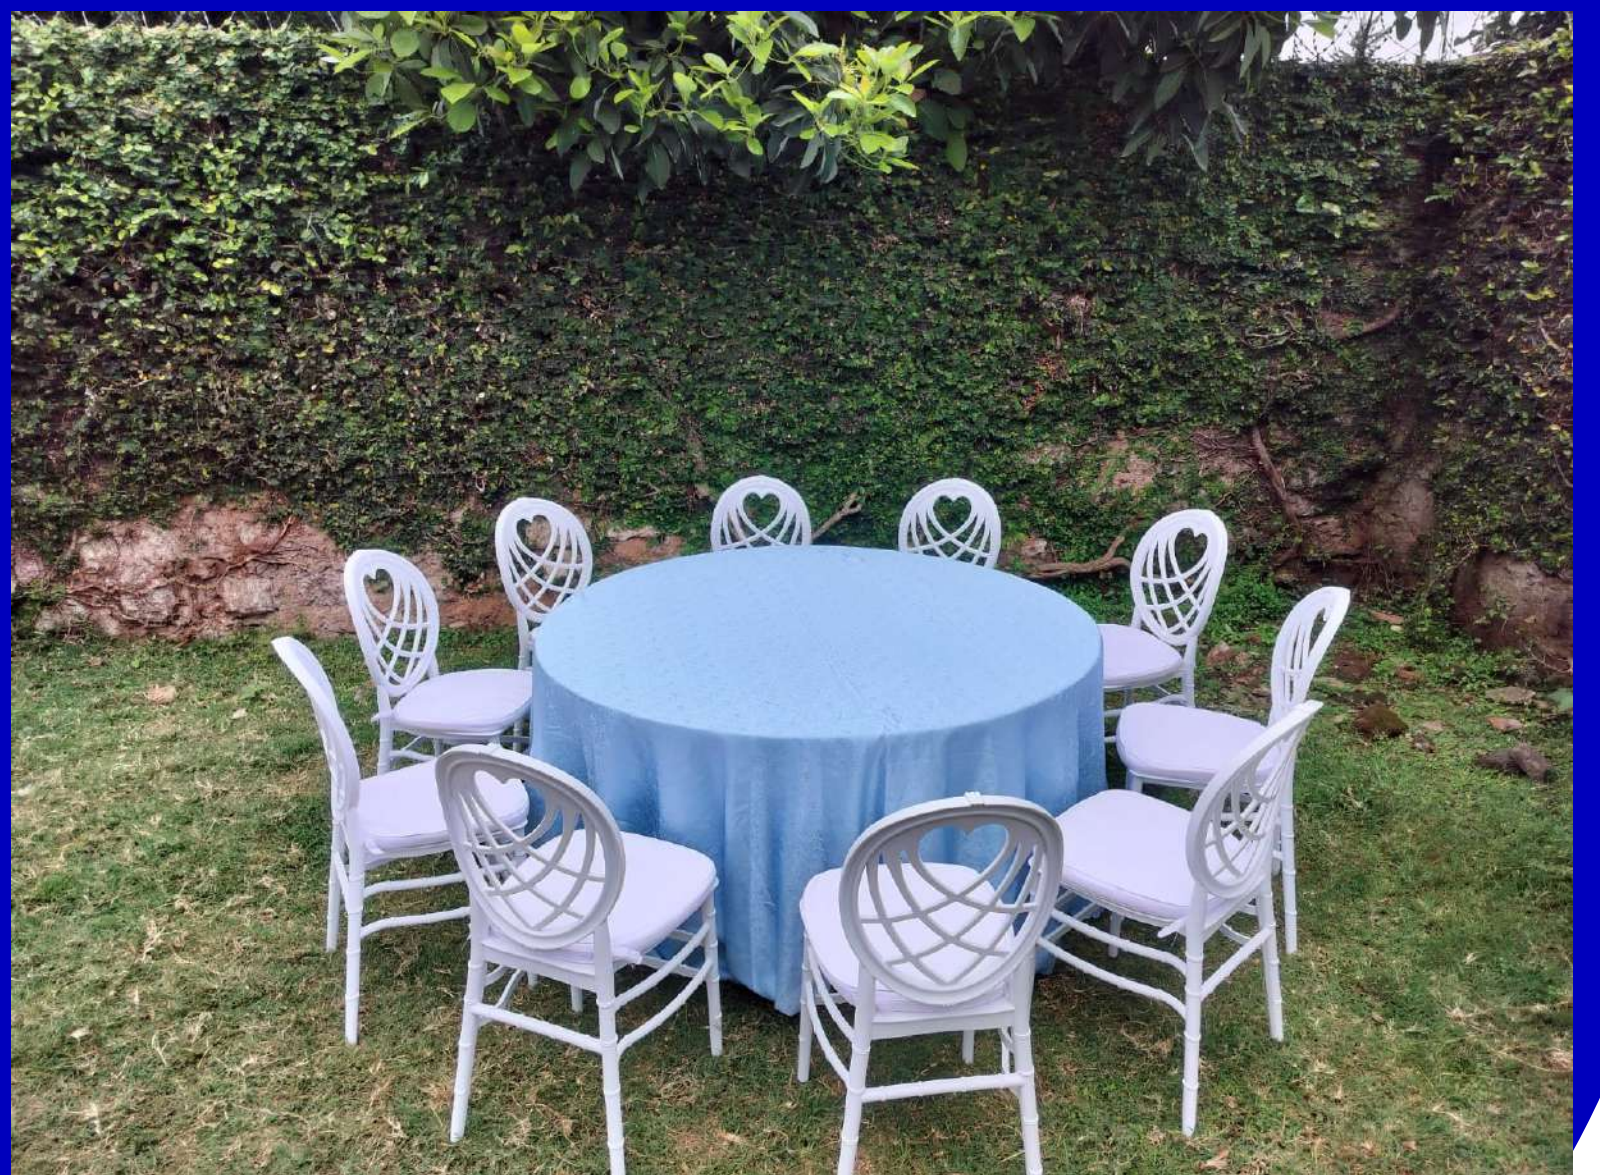

**Call Vorge Chairs
Each Ksh 400**

**New edition chiavari
nature chairs each
ksh 250**