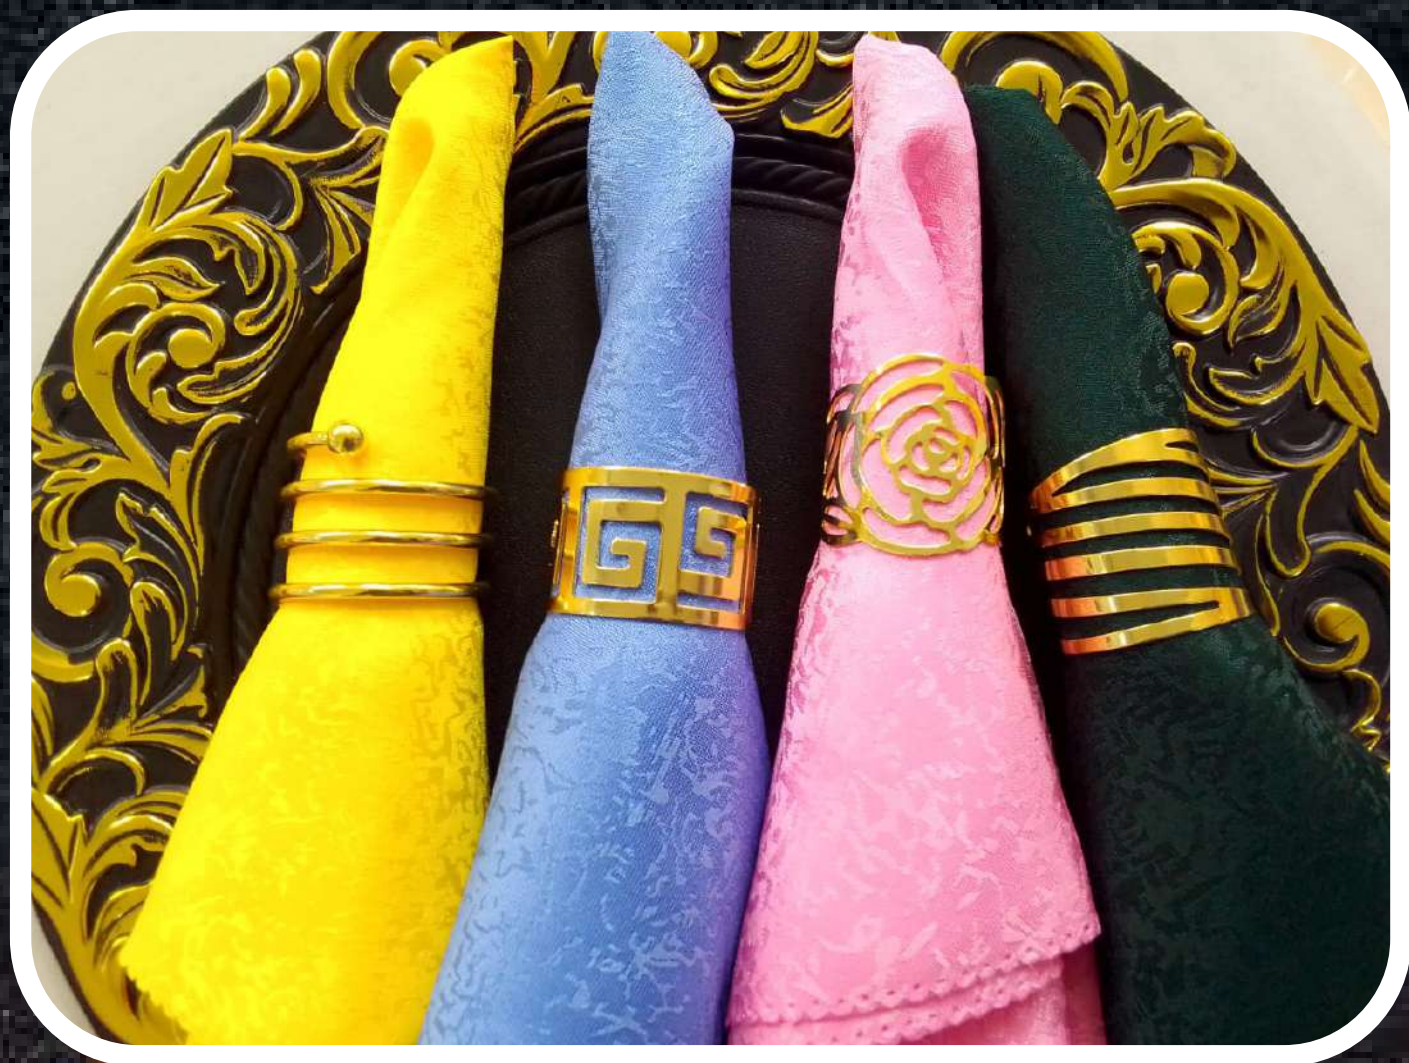

Napkin And Ring Ksh 100