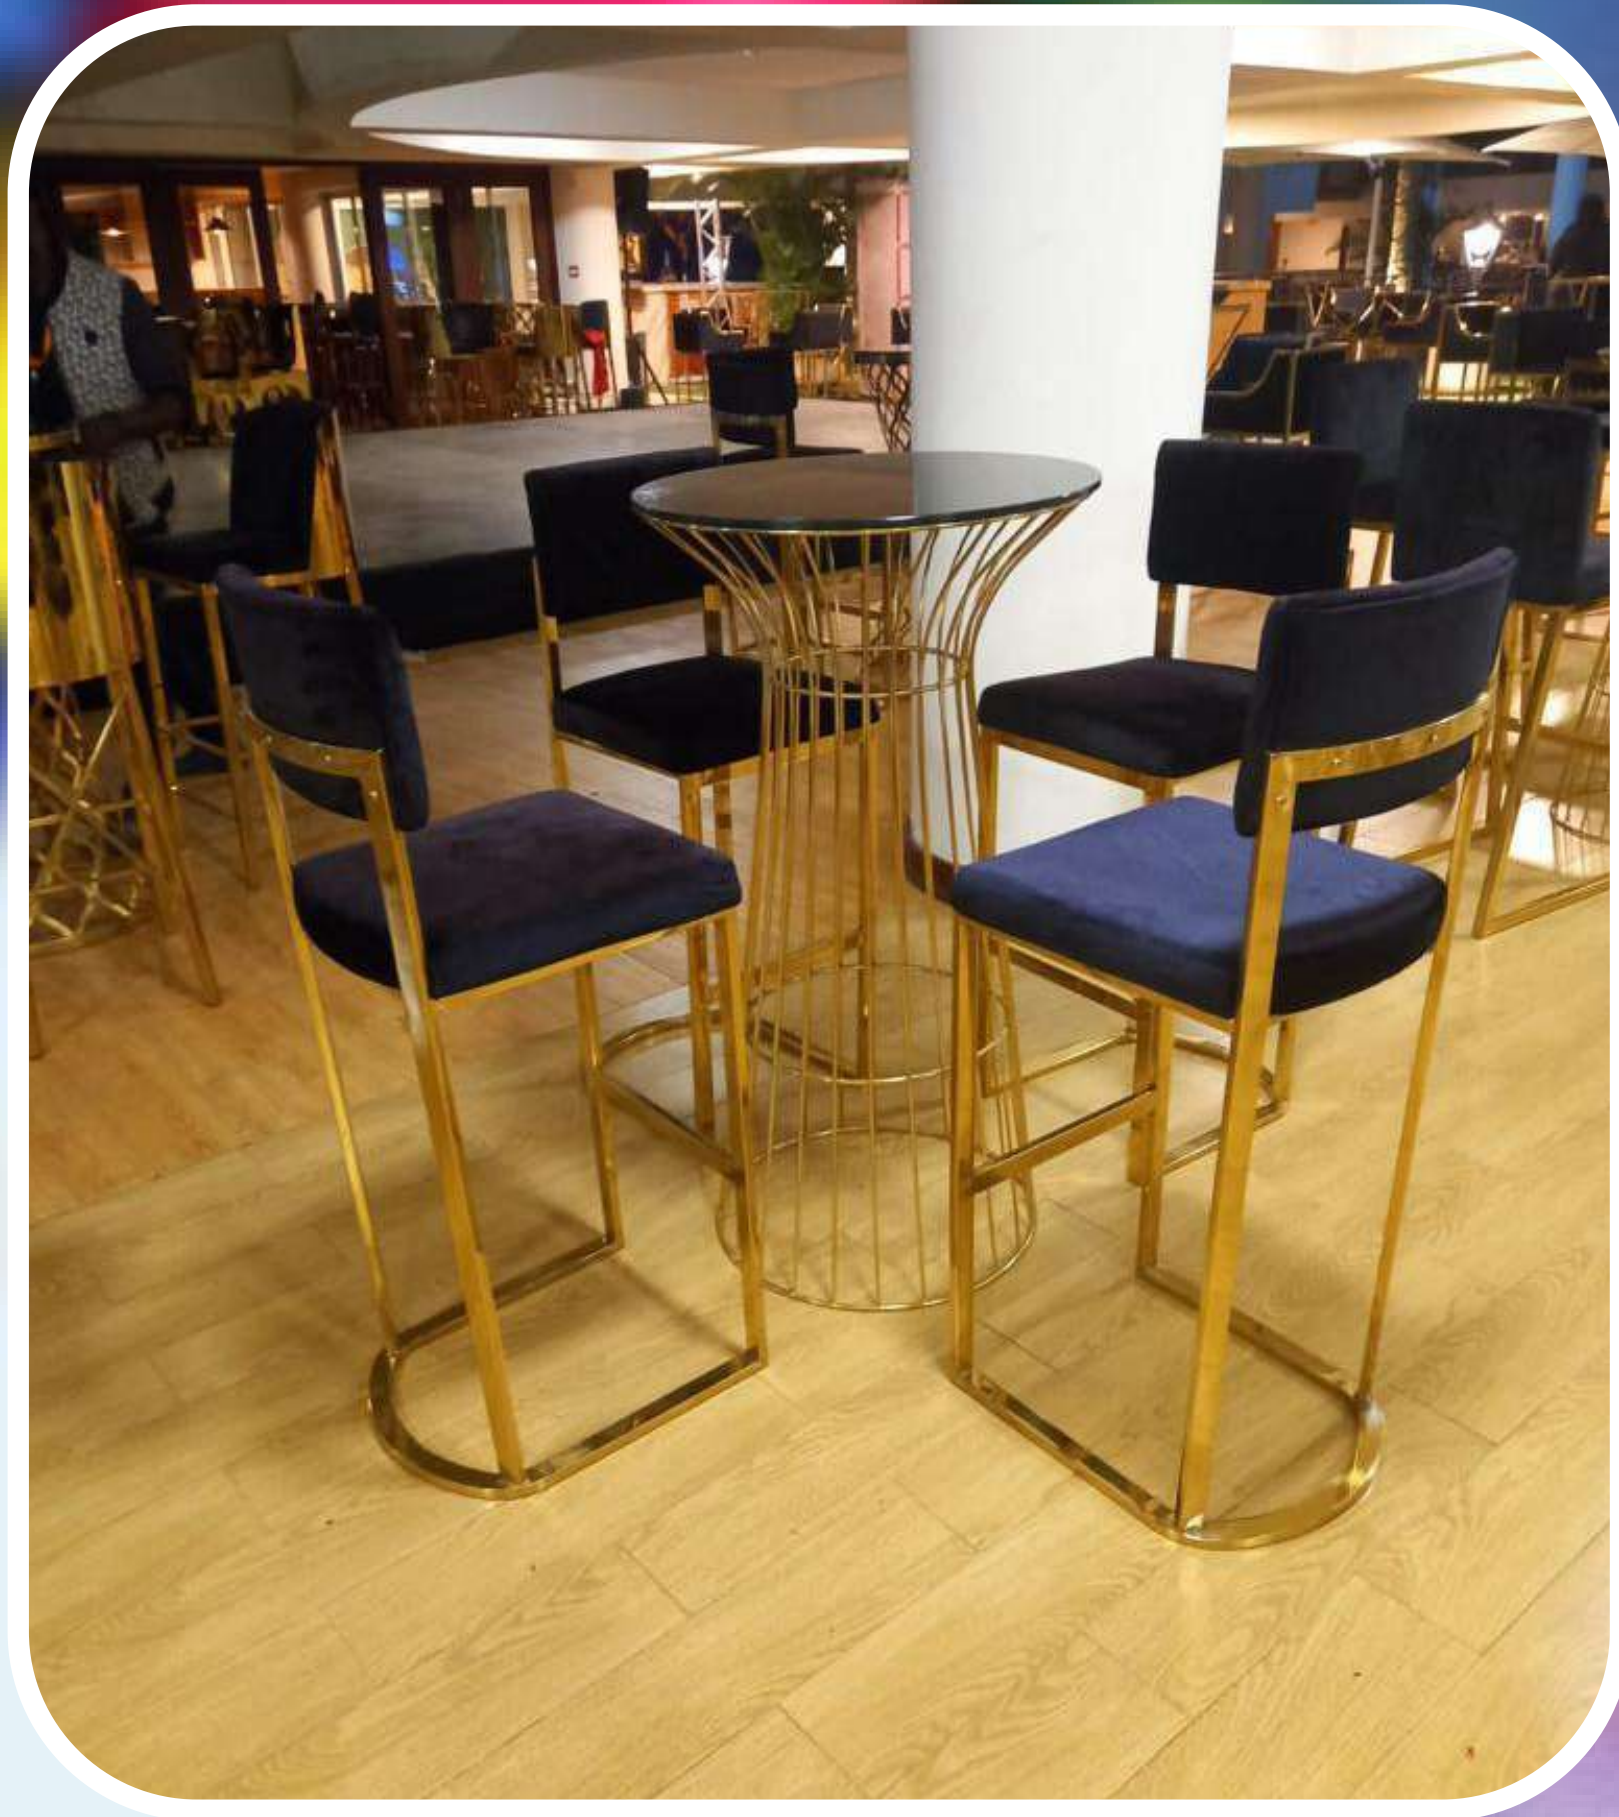

<https://www.eventsandpartyrentals.co.ke>
info@kidsparties.co.ke

**One Person Lounge Chair Ksh 4500,
Side Stool Each Ksh 2000**

**Throne Chair Each
Ksh 4000**

**Led Dance Floor Ksh 6000
Per Panel Of 1 By 1 M**

Barstool/ Cocktail Chairs Each 1500 Cocktail Table 2000

RUSTIC HANDCRAFTED TABLE THAT
CAN ACCOMMODATE 8 CHAIRS
KSH 2500

RUSTIC VINTAGE FURNITURES,
CHAIR **KSH 400**,
TABLE **KSH 2500**

0710273465

ALONG WAIYAKI WAY,
WESTLANDS, NAIROBI