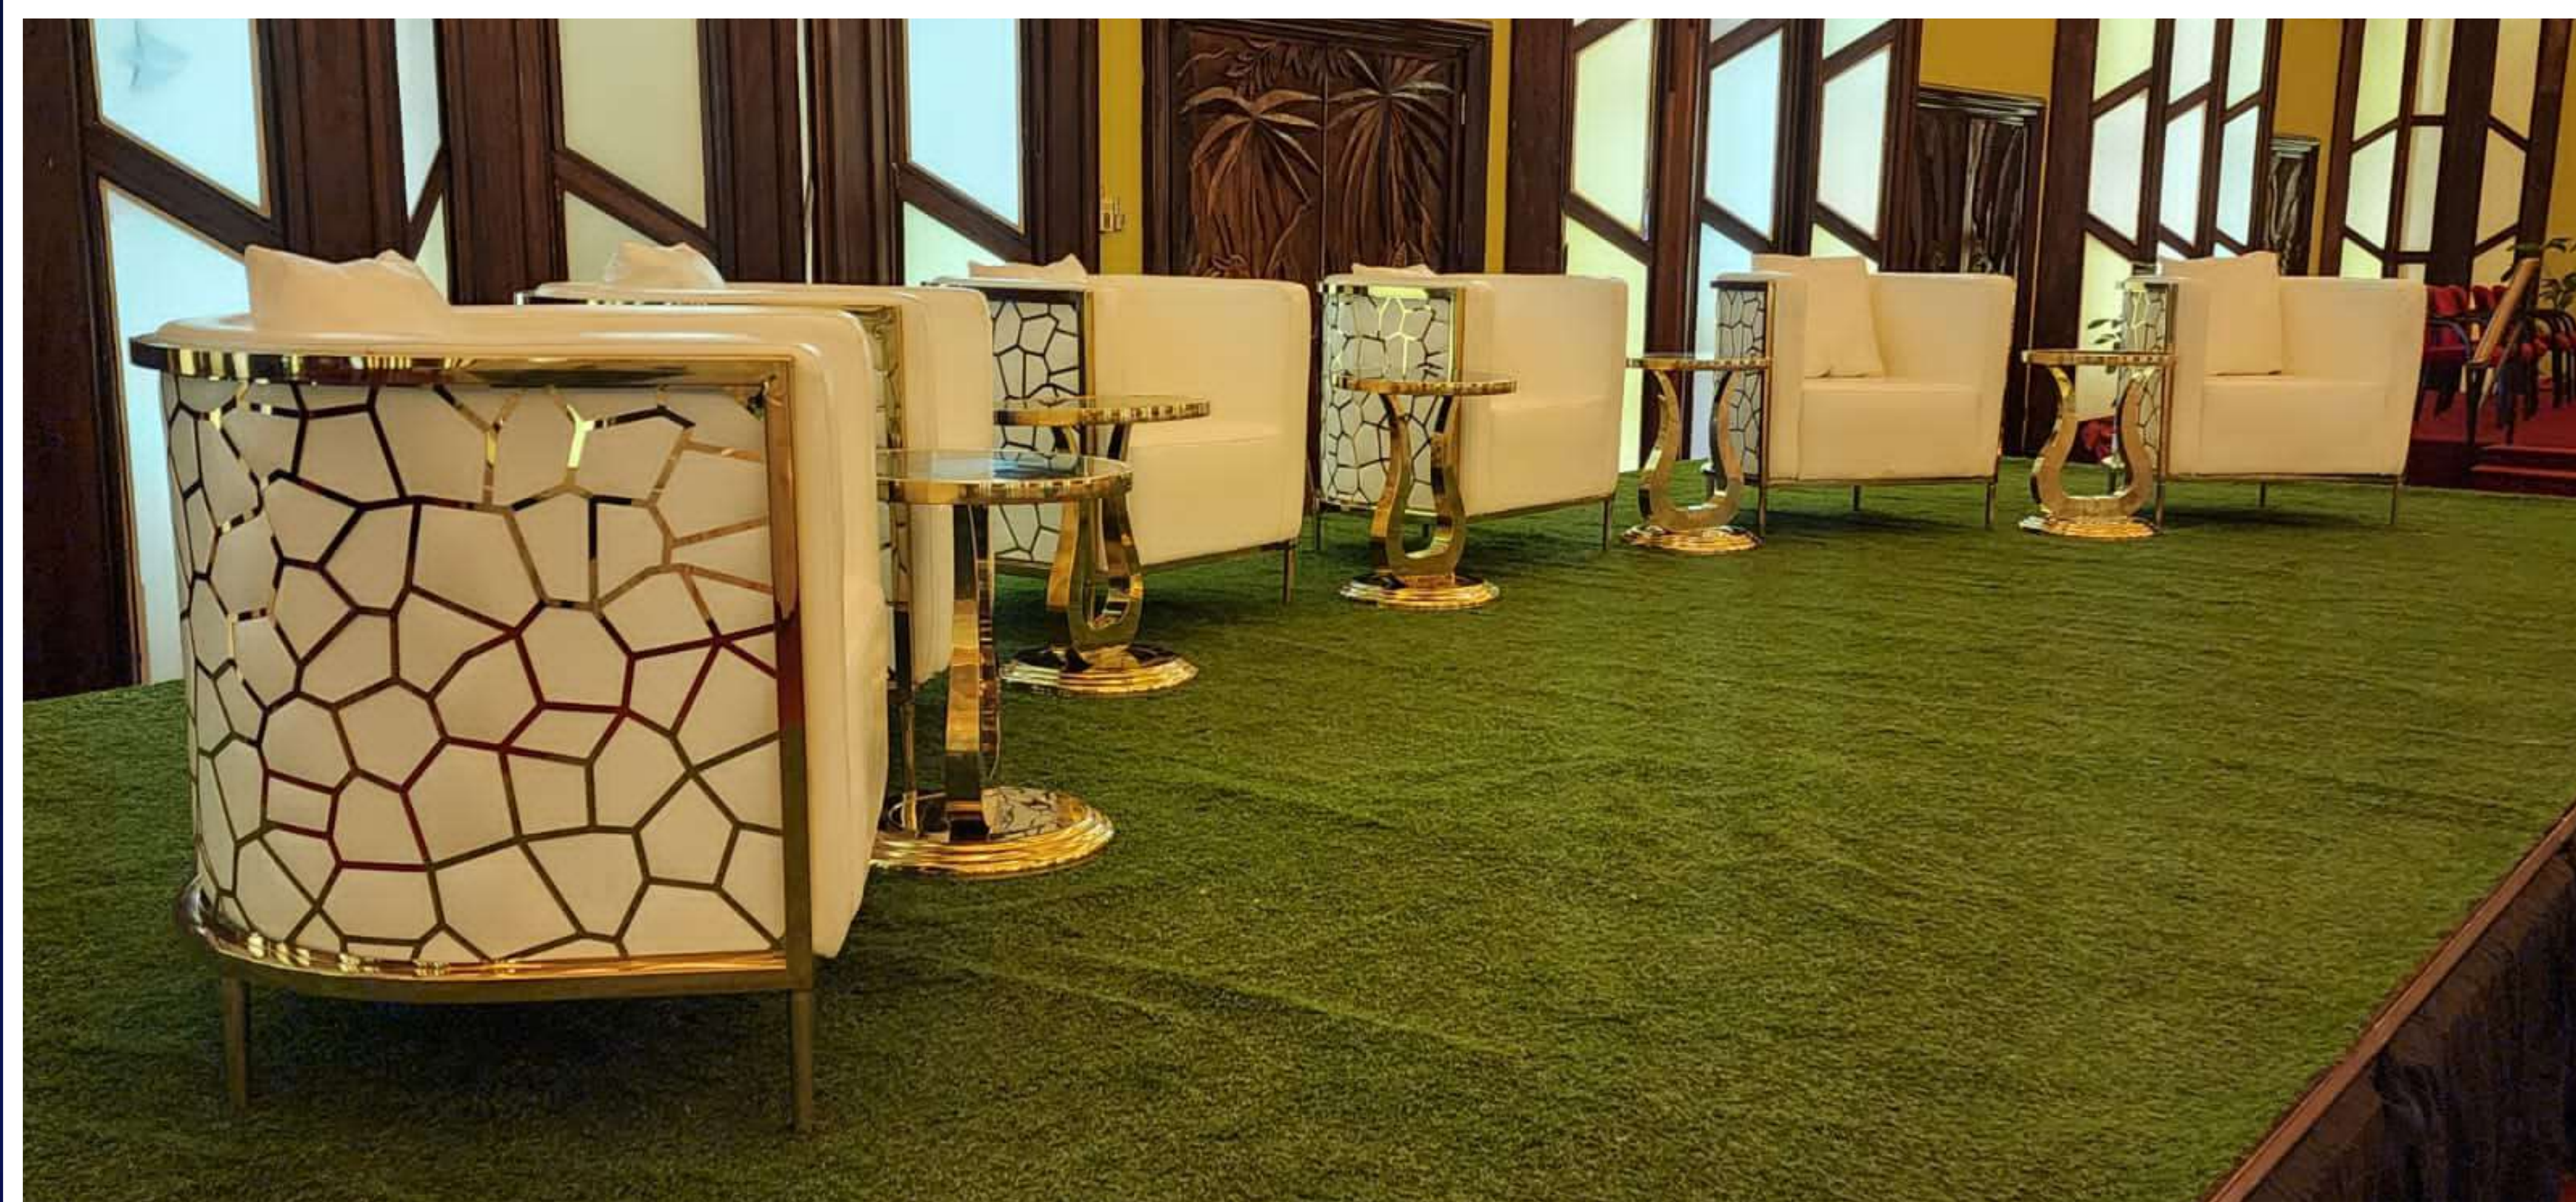

**One Person Lounge Chair Ksh 4500,
Side Stool Each Ksh 2000**